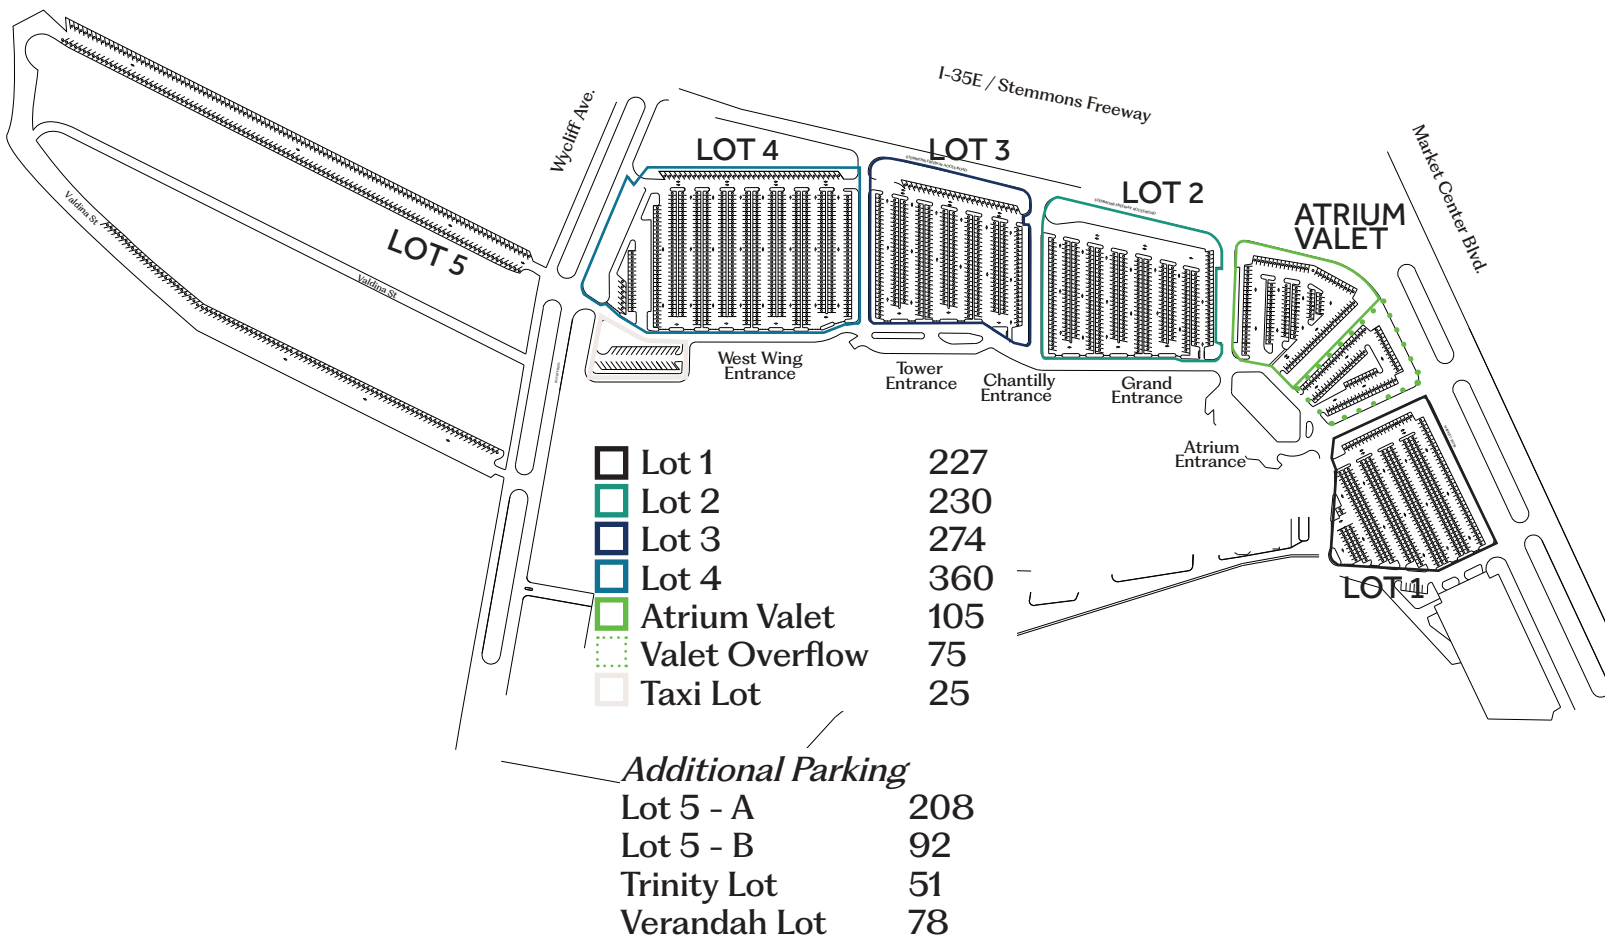

# Parking at Hilton Anatole

Convenient. Flexible. Built for Scale.

Hilton Anatole offers ample, on-property parking designed to seamlessly support large conventions, meetings, and social events. With multiple parking options and easy access to meeting space, dining, and guest rooms, parking logistics are simple for both planners and attendees.

## Why It Matters

Ample on-property parking ensures a smooth guest experience from arrival to departure, eliminating off-site shuttles and keeping groups connected to the heart of their events and programs.

### Self-Parking

- On-site, well-lit surface parking
- Convenient access to all entrances
- Ideal for overnight & day attendees

### Group Transportation

- Dedicated space for group transport
- Easy load-in/load-out for large arrivals and departures

**Hilton**  
**Anatole**

DALLAS

2201 N Stemmons Fwy, Dallas, TX 75207 | [www.hiltonanatole.com](http://www.hiltonanatole.com)